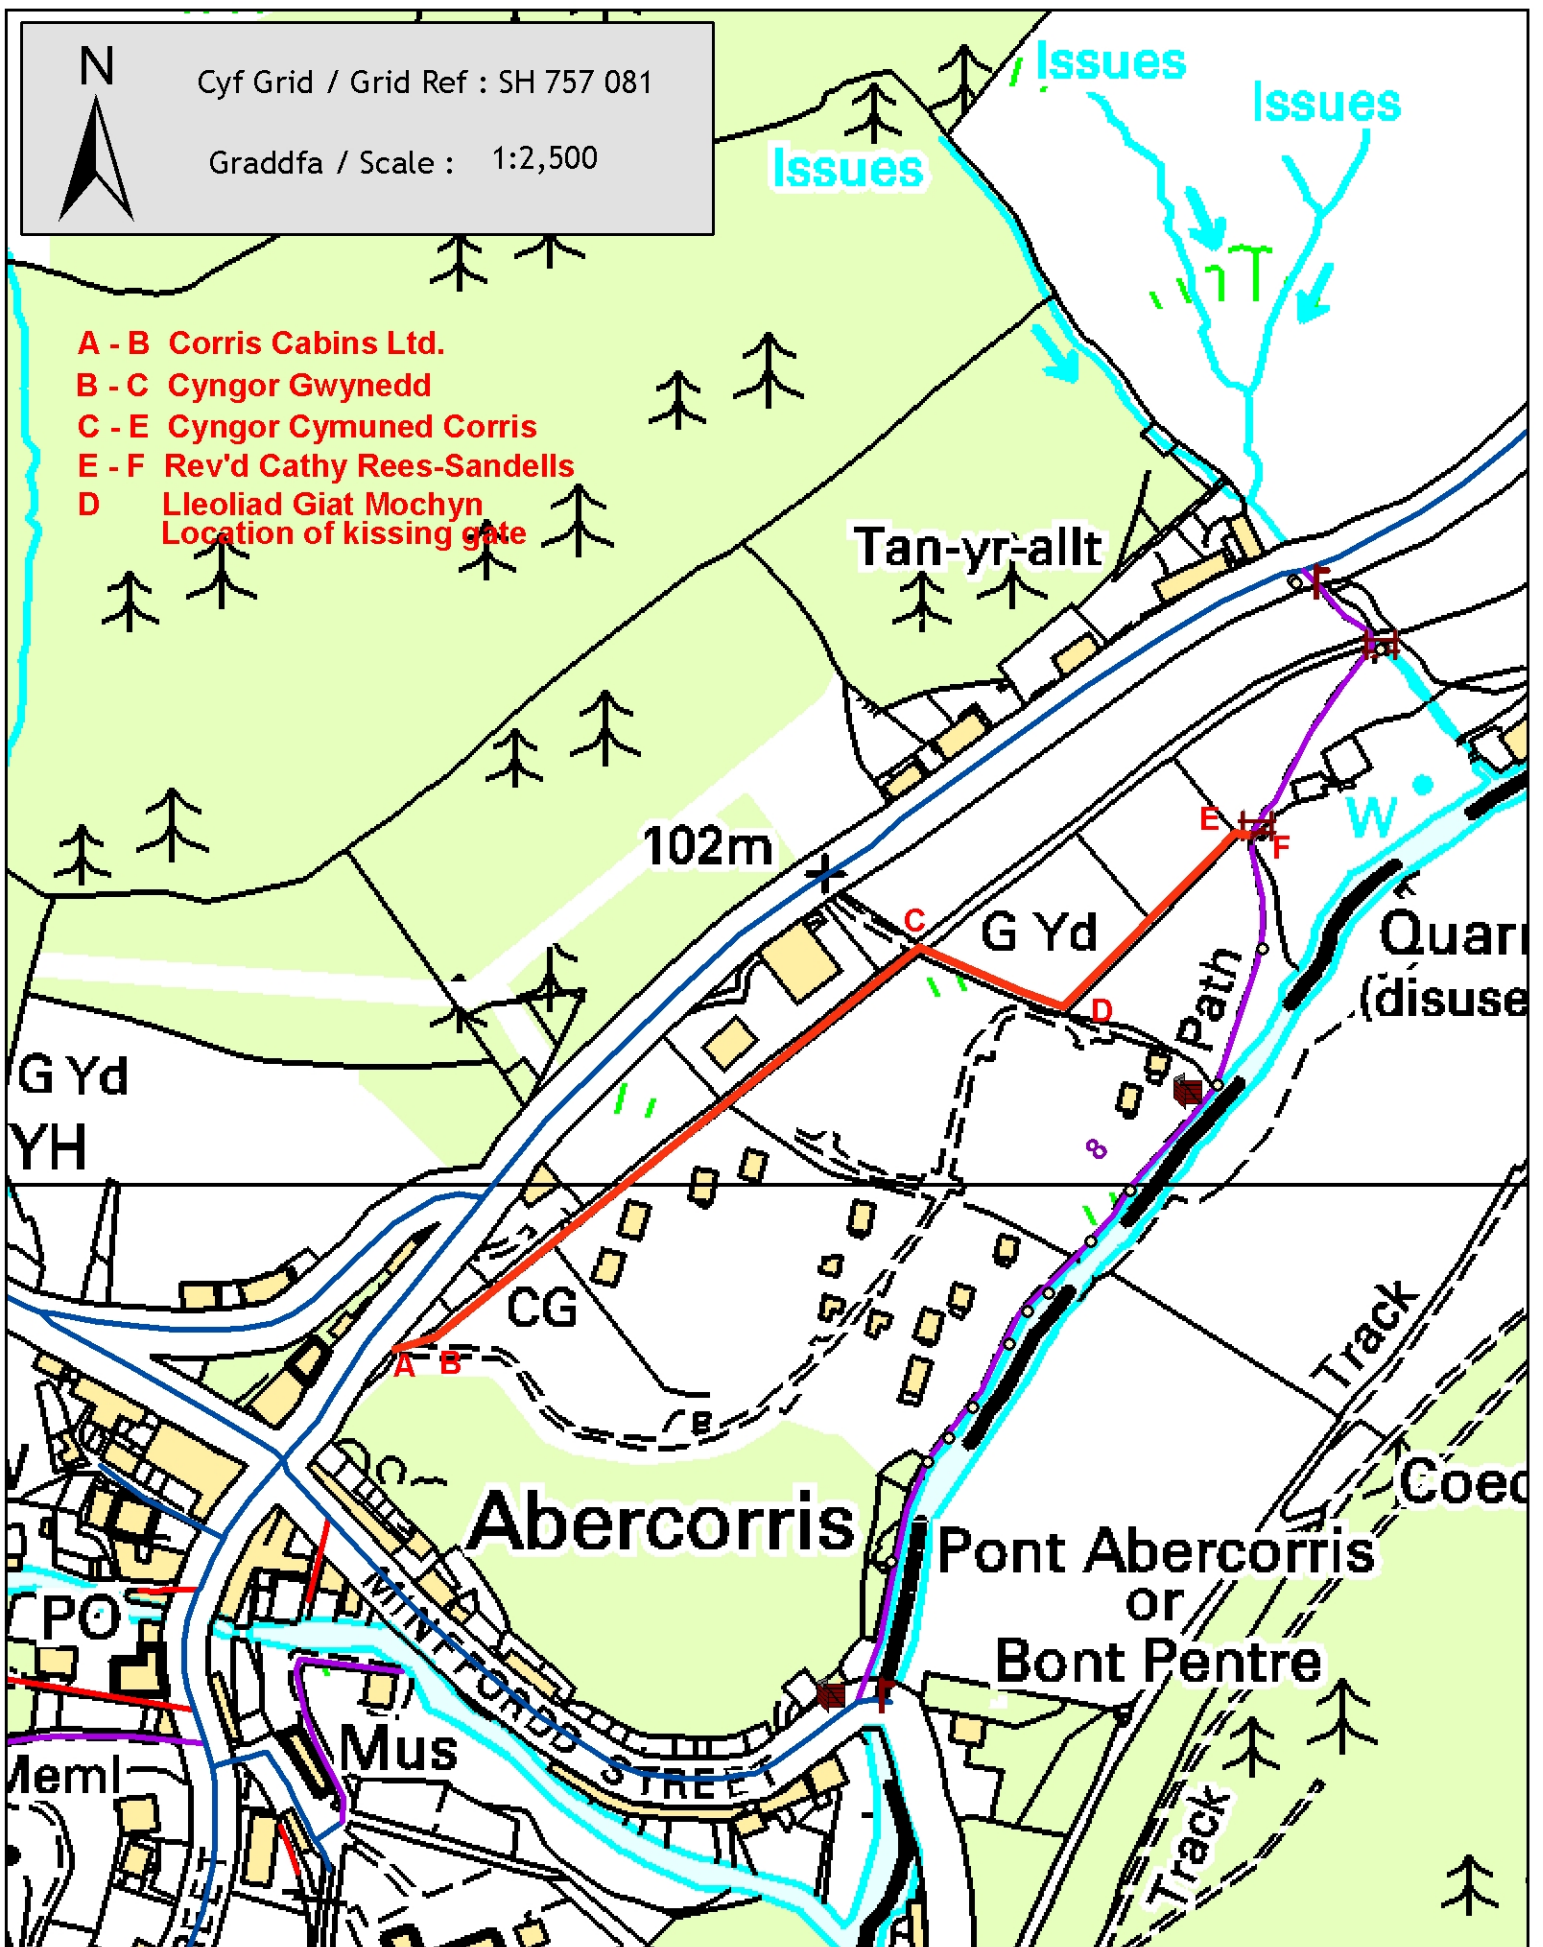

Cyf Grid / Grid Ref : SH 757 081

Graddfa / Scale : 1:2,500

- A - B Corris Cabins Ltd.
- B - C Cyngor Gwynedd
- C - E Cyngor Cymuned Corris
- E - F Rev'd Cathy Rees-Sandells
- D Lleoliad Giat Mochyn
Location of kissing gate

Llwybr Newydd Arfaethedig - Hen Rheilffordd - Llwybr Rhif 8, Pandy, Corris
Proposed New Path - Former railway - FP 8, Pandy, Corris